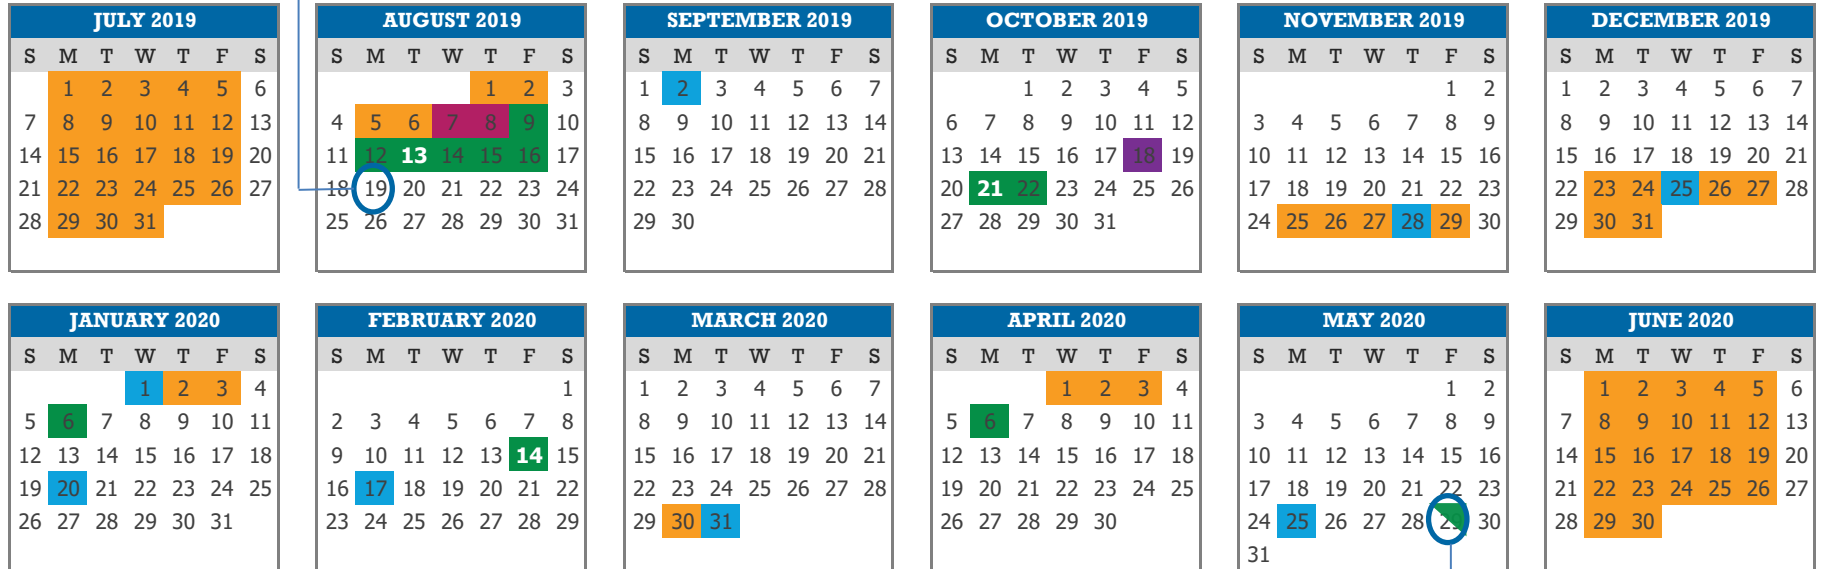

FIRST DAY OF SCHOOL

2019-20 School Year Calendar

REVISED: Feb. 6, 2019

LAST DAY OF SCHOOL

NON-STUDENT CONTACT DAYS

Planning, assessment and professional days (no classes for students; 11.5 days total)

Aug. 9, 12-16; Oct. 21, 22; Jan. 6; Feb. 14; April 6; May 29 (half day).

3 Centrally offered professional learning days: Aug. 13; Oct 21; Feb. 14.

Non-student contact days breakdown: Minimum of five days for teacher self-directed planning, distributed in meaningful increments; 2.5 days for school-directed professional development (.5 of which to be SLT-directed); three days for data culture/analysis.