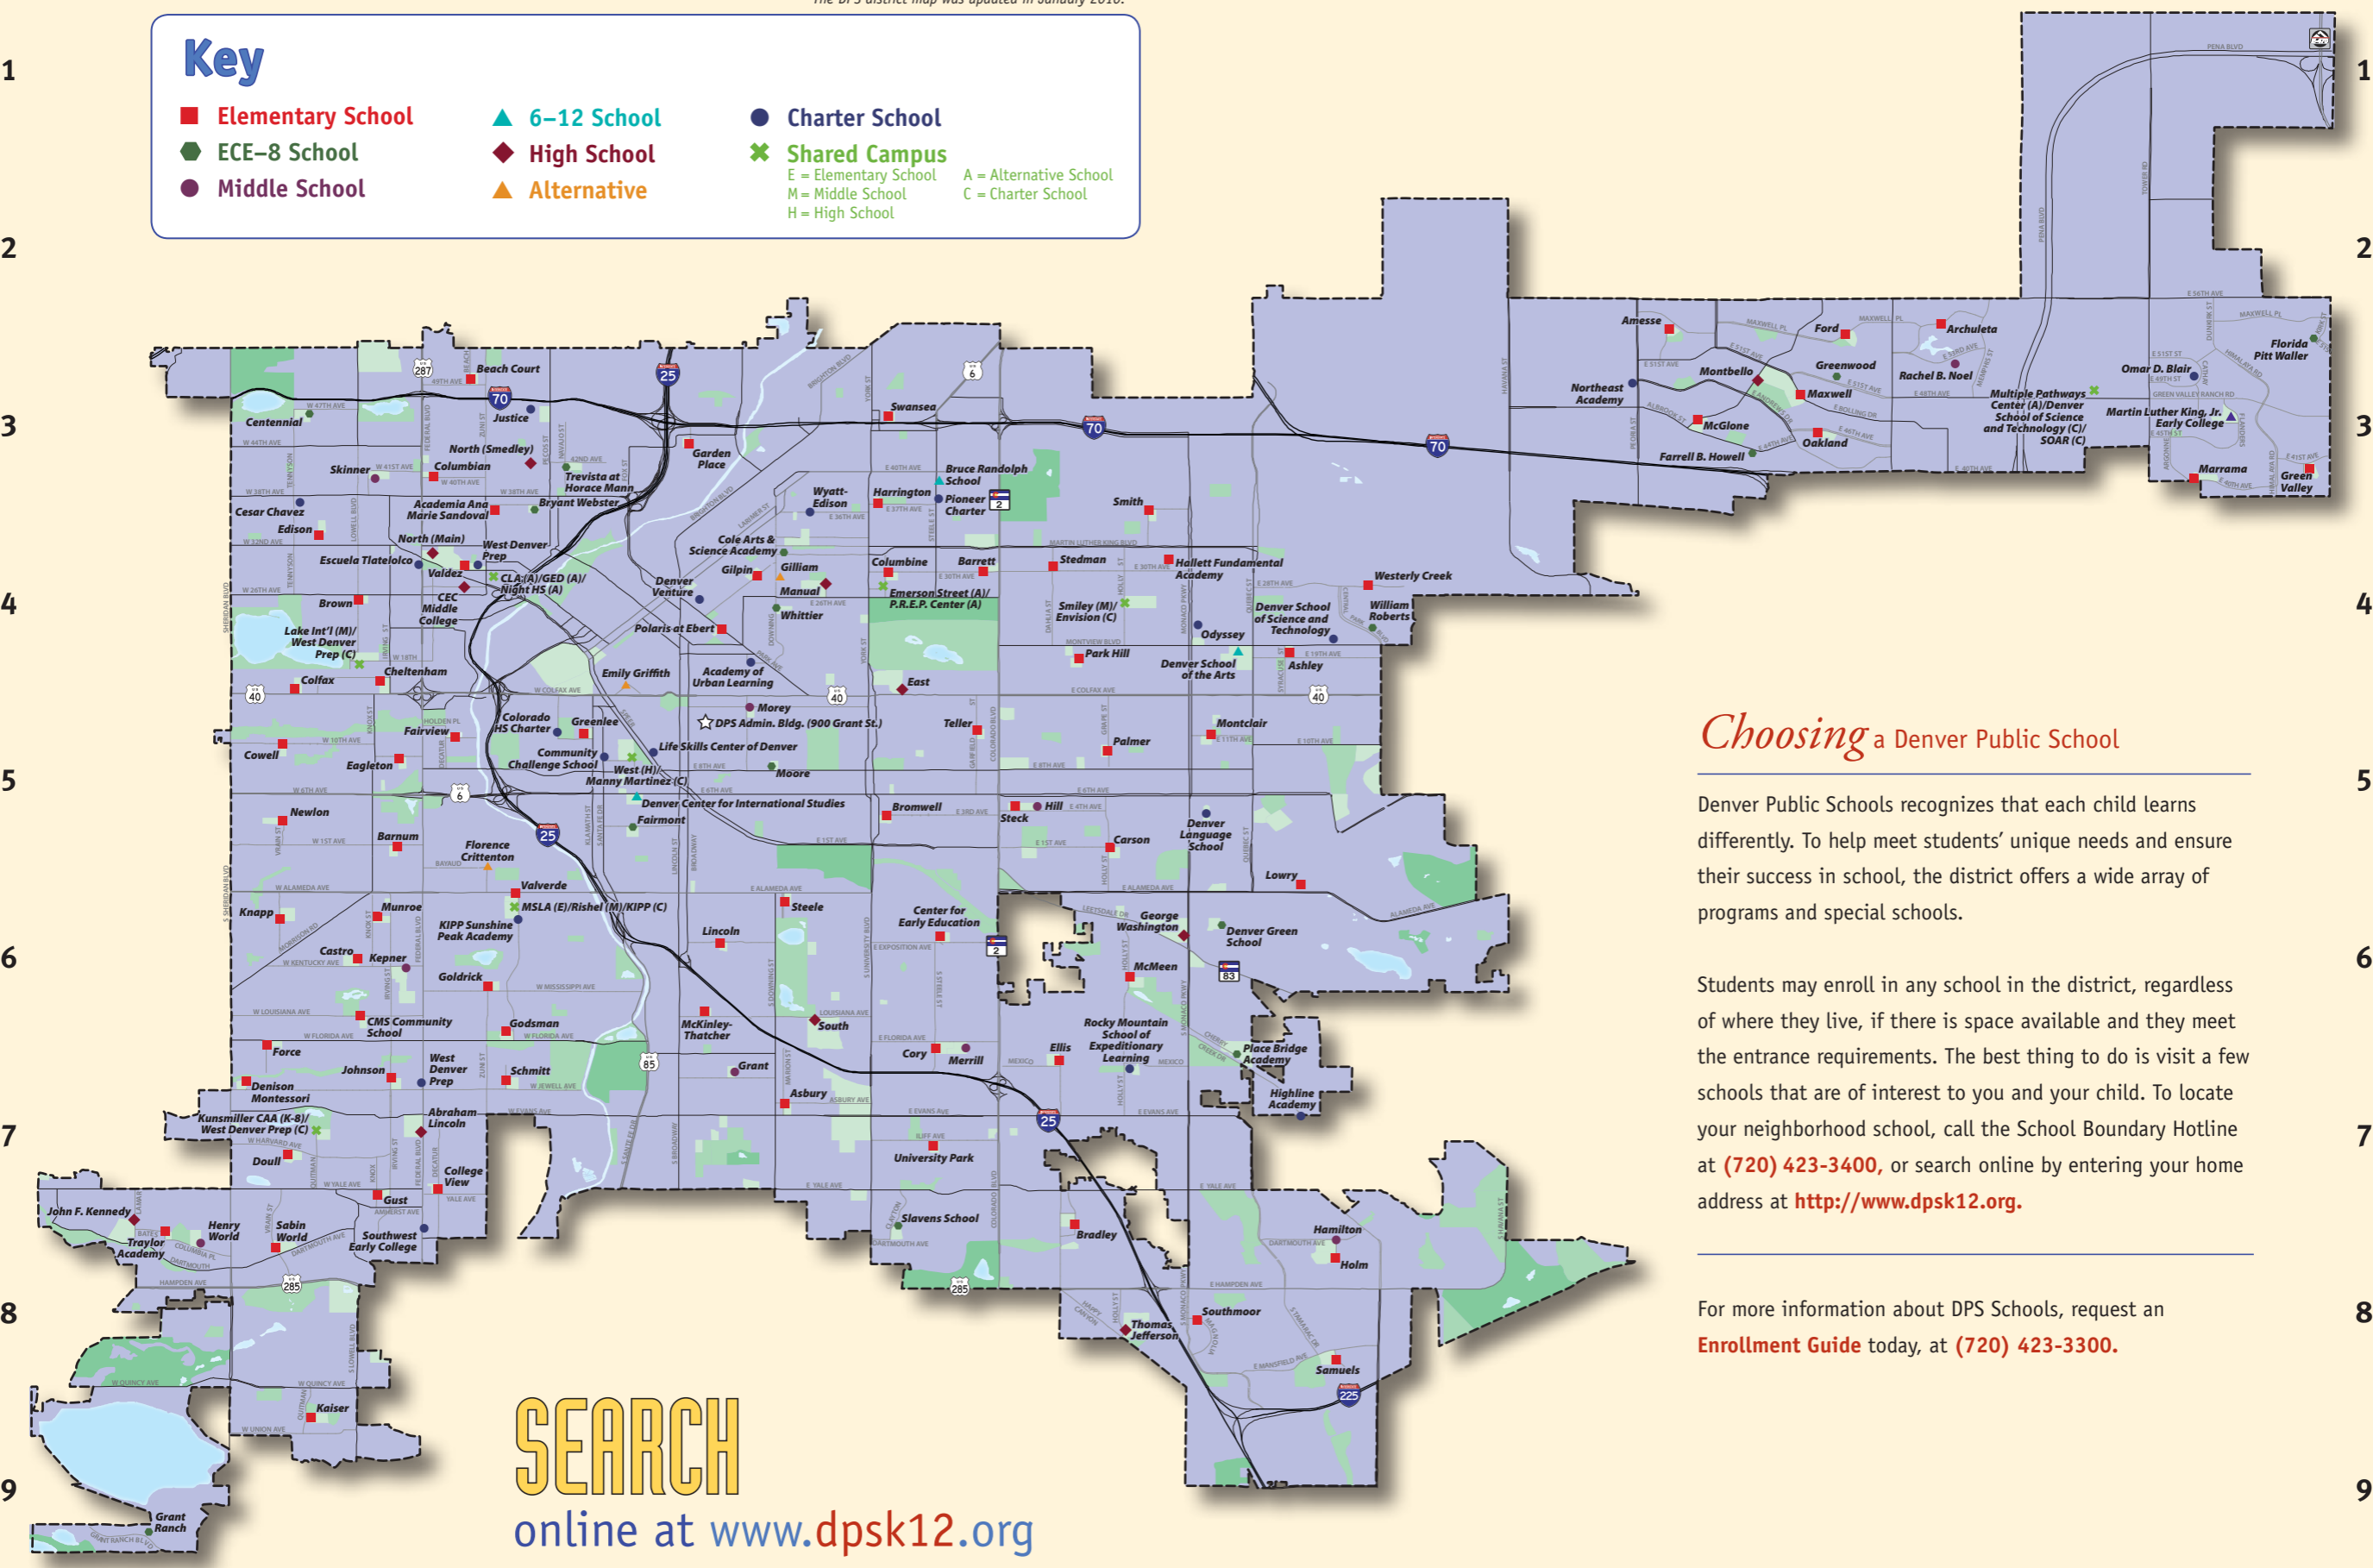

The DPS district map was updated in January 2010.

Key

- Elementary School
- ▲ 6–12 School
- Charter School
- ◆ ECE–8 School
- ◆ High School
- ✕ Shared Campus
- Middle School
- ▲ Alternative

E = Elementary School A = Alternative School
M = Middle School C = Charter School
H = High School